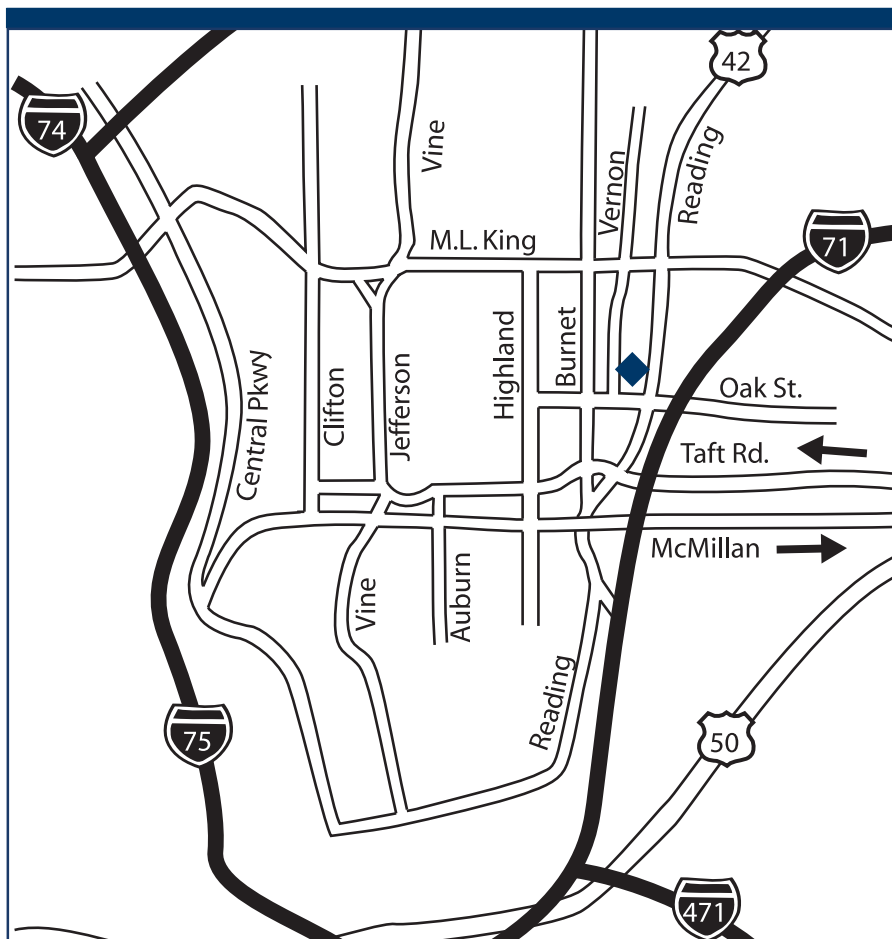

## Address

506 Oak Street  
Cincinnati, Ohio 45219

### From the north, northeast

From I-71 south, take exit 3, Taft Road. Continue on Taft (one-way street) to Reading Road and turn right. At next light, turn left onto Oak Street. Turn right onto Vernon Place and right into the parking lot.

### From the east

Take Columbia Parkway (Route 50) west to right onto Taft Road. Continue on Taft to Reading Road and turn right. At next light, turn left onto Oak Street. Turn right onto Vernon Place and right into the parking lot.

**Alternate routes**

- From I-471 north, take I-71 north. Follow the directions from the south (see other side).
- From downtown: Travel north on Vine Street to East McMillan (one-way street) and turn right. Take East McMillan to Highland Avenue and turn left. Travel to Oak Street and turn right. Turn left on Vernon Place and right into the parking lot.
- From I-75 north, take exit 3, Hopple Street, and turn left. Cross Central Parkway. Go straight up the hill on Martin Luther King Drive. Cross Clifton Avenue and continue to Vernon Place and turn right. The parking lot is on the left, just before Vernon Place dead ends into Oak Street.