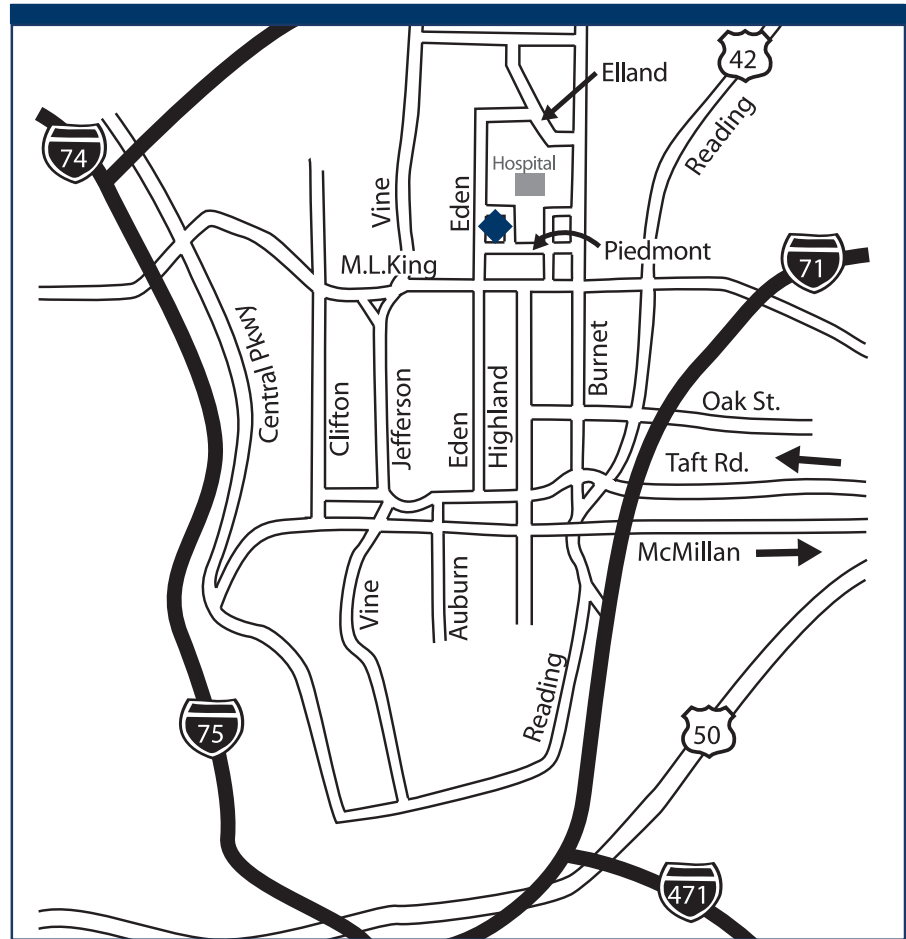

For more information

www.mayfieldclinic.com

To reach the office

Take the garage elevator
to the third floor.

From the north, northeast

From I-71 south, take exit 3, Taft Road. Continue on Taft (one-way street) to Eden Avenue (no stoplight), and turn right. Travel past Martin Luther King Drive. Turn right into the University Medical Arts Building underground parking garage.

From the east

Take Columbia Parkway (Route 50) west to right onto Taft Road. Continue on Taft to Eden Avenue (no stoplight), and turn right. Travel past Martin Luther King Drive. Turn right into the University Medical Arts Building underground parking garage.

From the south

From I-71 north, take exit 2 (on the left), Reading Road/Eden Park Drive, and follow Reading Road. You will come to a fork in the road, where Reading goes to the right and Burnet goes to the left. Take Burnet to Martin Luther King Drive and turn left. Turn right on Eden Avenue. Turn right into the University Medical Arts Building underground parking garage.

continued on back

MAYFIELD
C L I N I C
&
SPINE INSTITUTE