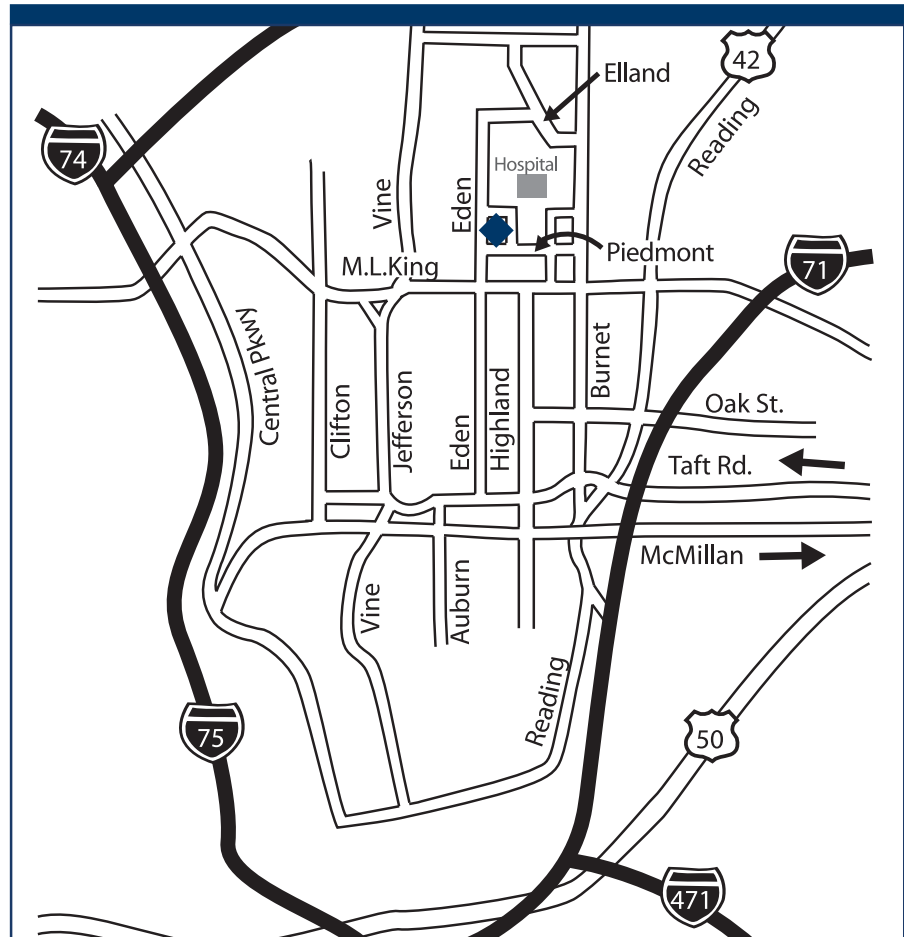

From the east

Take Columbia Parkway (Route 50) west to right onto Taft Road. Continue on Taft to Eden Avenue (no stoplight), and turn right. Travel past Martin Luther King Drive. Turn right into the University Medical Arts Building underground parking garage.

From the south

From I-71 north, take exit 2 (on the left), Reading Road/Eden Park Drive, and follow Reading Road. You will come to a fork in the road, where Reading goes to the right and Burnet goes to the left. Take Burnet to Martin Luther King Drive and turn left. Turn right on Eden Avenue. Turn right into the University Medical Arts Building underground parking garage.

**To reach the office**

Take the garage elevator to the third floor.

continued from front

From the west, northwest

Take I-74 east to I-75 south. Take exit 3, Hopple Street, and turn left. Cross Central Parkway. Go straight up the hill on Martin Luther King Drive. Cross Clifton Avenue and continue to Eden Avenue, where you turn left. Turn right into the University Medical Arts Building underground parking garage.

Alternate routes

- From I-471 north, take I-71 north. Follow the directions from the south (see other side).
- From downtown: Travel north on Vine Street into Clifton. As you cross Taft Road, Vine Street becomes Jefferson Avenue. Continue on Jefferson to Martin Luther King Drive and turn right. Turn left onto Eden Avenue. Turn right into the University Medical Arts Building underground parking garage.
- From I-75 north take exit 3, Hopple Street, and turn left. Cross Central Parkway. Go straight up the hill on Martin Luther King Drive. Cross Clifton Avenue and continue to Eden Avenue, where you turn left. Turn right into the University Medical Arts Building underground parking garage.