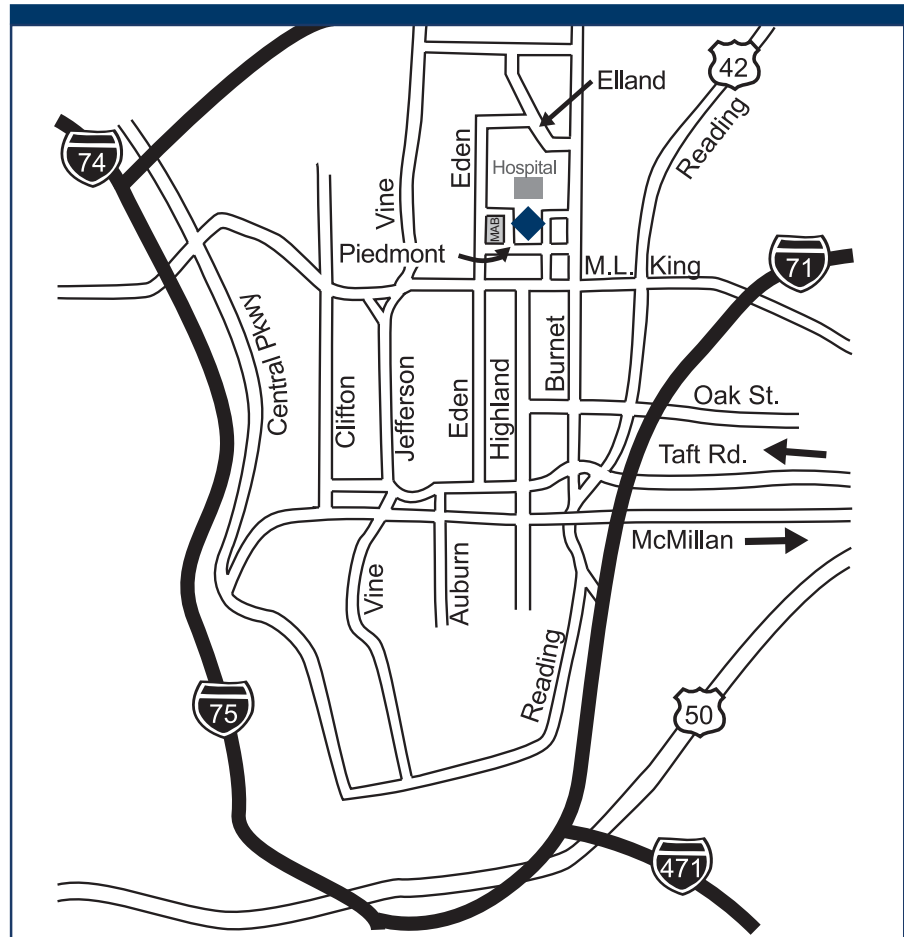

Address

234 Goodman Street
Cincinnati, Ohio 45219

Phone

General: 513.221.1100
Toll free: 800.325.7787

For more information

www.mayfieldclinic.com

To reach the UC Barrett Cancer Center

Take the University Medical Arts Building garage elevator to the second floor. Follow the walkway to the UC Barrett Cancer Center.

continued from front

From the west, northwest

Take I-74 east to I-75 south. Take exit 3, Hoppel Street, and turn left. Cross Central Parkway. Go straight up the hill on Martin Luther King Drive. Cross Clifton Avenue and continue to Edén Avenue, where you turn left. Turn right into the University Medical Arts Building underground parking garage.

Alternate routes

- From I-471 north, take I-71 north. Follow the directions from the south (see other side).
- From downtown: Travel north on Vine Street into Clifton. As you cross Taft Road, Vine Street becomes Jefferson Avenue. Continue on Jefferson to Martin Luther King Drive and turn right. Turn left onto Edén Avenue. Turn right into the University Medical Arts Building underground parking garage.
- From I-75 north take exit 3, Hoppel Street, and turn left. Cross Central Parkway. Go straight up the hill on Martin Luther King Drive. Cross Clifton Avenue and continue to Edén Avenue, where you turn left. Turn right into the University Medical Arts Building underground parking garage.