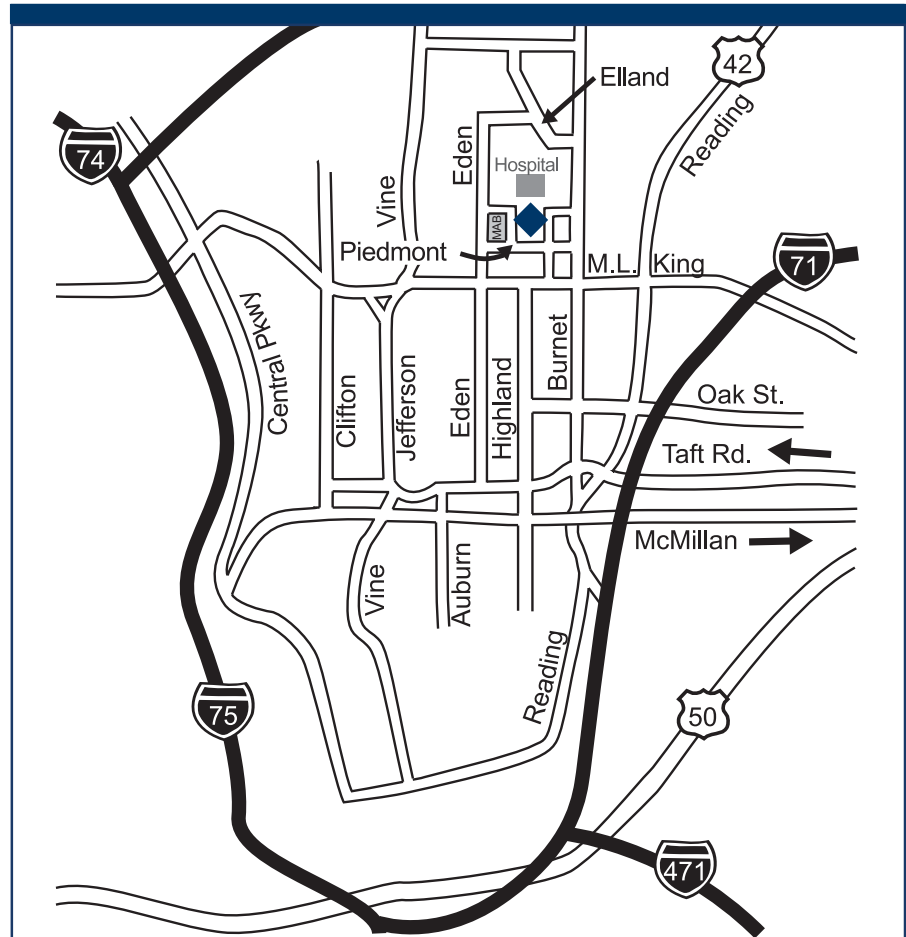

For more information

www.mayfieldclinic.com

To reach the UC Barrett Cancer Center

Take the University Medical Arts Building garage elevator to the second floor. Follow the walkway to the UC Barrett Cancer Center.

From the north, northeast

From I-71 south, take exit 3, Taft Road. Continue on Taft (one-way street) to Eden Avenue (no stoplight), and turn right. Travel past Martin Luther King Drive. Turn right into the University Medical Arts Building underground parking garage.

From the south

From I-71 north, take exit 2 (on the left), Reading Road/Eden Park Drive, and follow Reading Road. You will come to a fork in the road, where Reading goes to the right and Burnet goes to the left. Take Burnet to Martin Luther King Drive and turn left. Turn right on Eden Avenue. Turn right into the University Medical Arts Building underground parking garage.

From the east

Take Columbia Parkway (Route 50) west to right onto Taft Road. Continue on Taft to Eden Avenue (no stoplight), and turn right. Travel past Martin Luther King Drive. Turn right into the University Medical Arts Building underground parking garage.

MAYFIELD
C L I N I C
&
SPINE INSTITUTE

continued on back